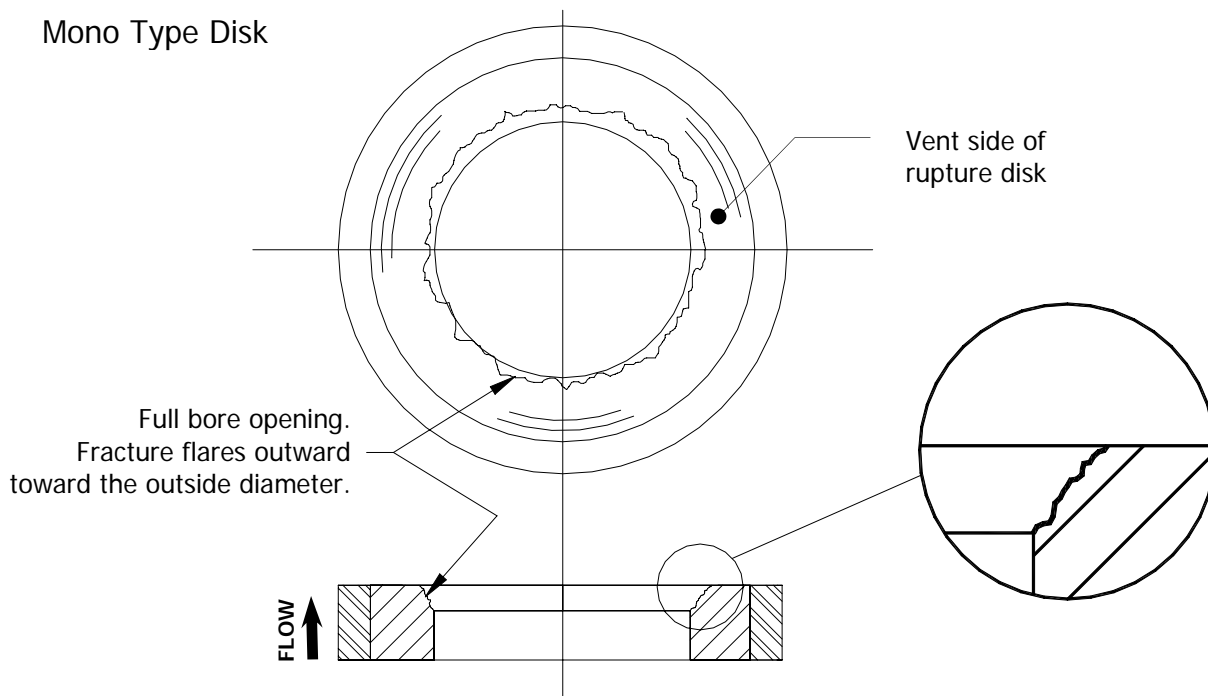

ZOOK Graphite Rupture Disk Bursting Patterns

(Data applies exclusively to ZOOK Graphite Rupture Disks)

Inverted & Duplex Type Disk

Mono Type Disk

ZOOK® USA – PROQUIP – ZOOK® EUROPE
...rupture disks and related over-pressure protection products